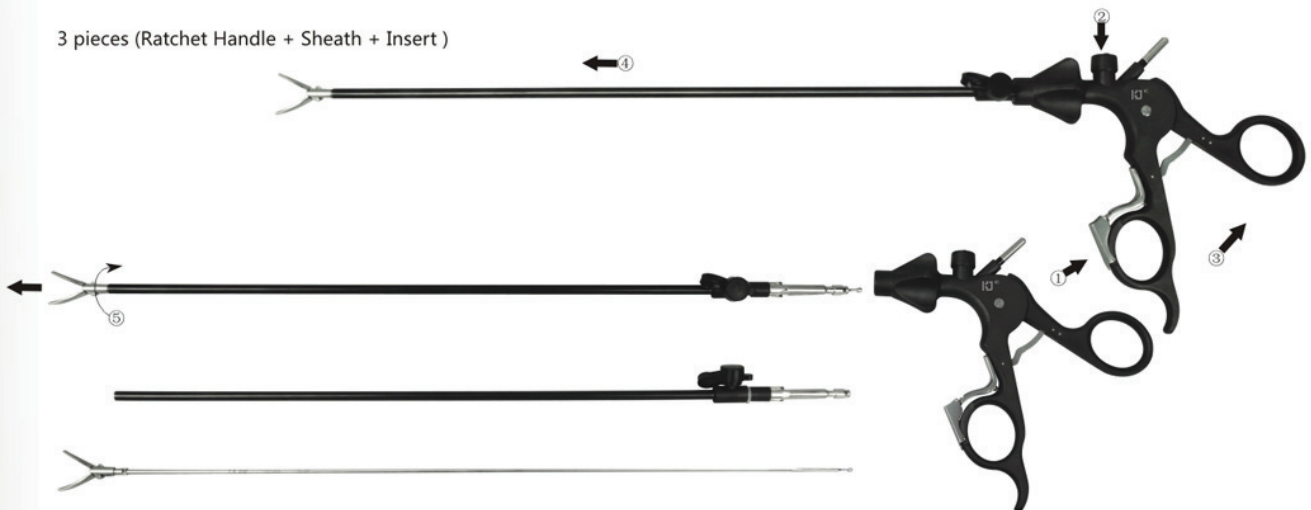

101.126  
Alligator Grasper

101.135  
Babcock Debakey Grasper

201.003  
Strong Atraumatic Clamp  
Grasper

201.004  
Teethless Grasper

201.007  
Reddick Grasper

201.005  
Long-jaw Grasper

**Assembling**

3 pieces (Handle + Sheath + Insert )

3 pieces (Ratchet Handle + Sheath + Insert )

2 pieces (Handle + Insert )