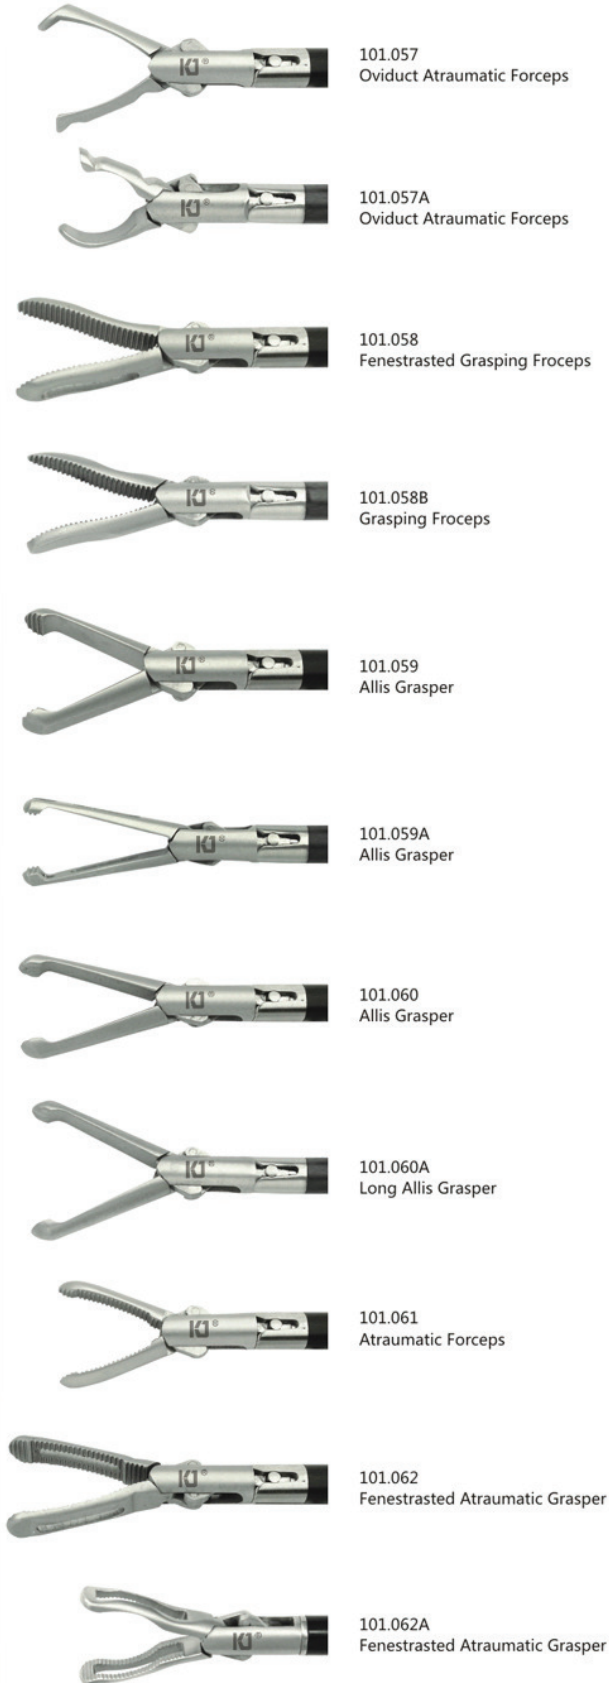

101.048A  
Babcock Forceps

101.048B  
Fenestrated Babcock Forceps

101.049  
Fenestrated Grasping Forceps

101.049A  
Long Fenestrated Grasping Forceps

101.049B  
Fenestrated Grasping Forceps

101.050  
Blunt Nose Forceps

101.051  
Dolphin Nose Grasper

101.052  
Fenestrated Grasping Forceps

101.053  
Biopsy Forceps

101.054  
Biopsy Forceps

101.055  
Biopsy Punch

## 5MM Grasper

Working Length: 220mm/330mm\*/450mm \*Regular

10MM Instrument

Working Length: 330/450mm

101.039A  
Straight Metzenbaum Scissor

101.040A  
Curved Metzenbaum Scissor

101.041  
Maryland Dissector

3 pieces (Ratchet Handle + Sheath + Insert )

2 pieces (Handle + Insert )