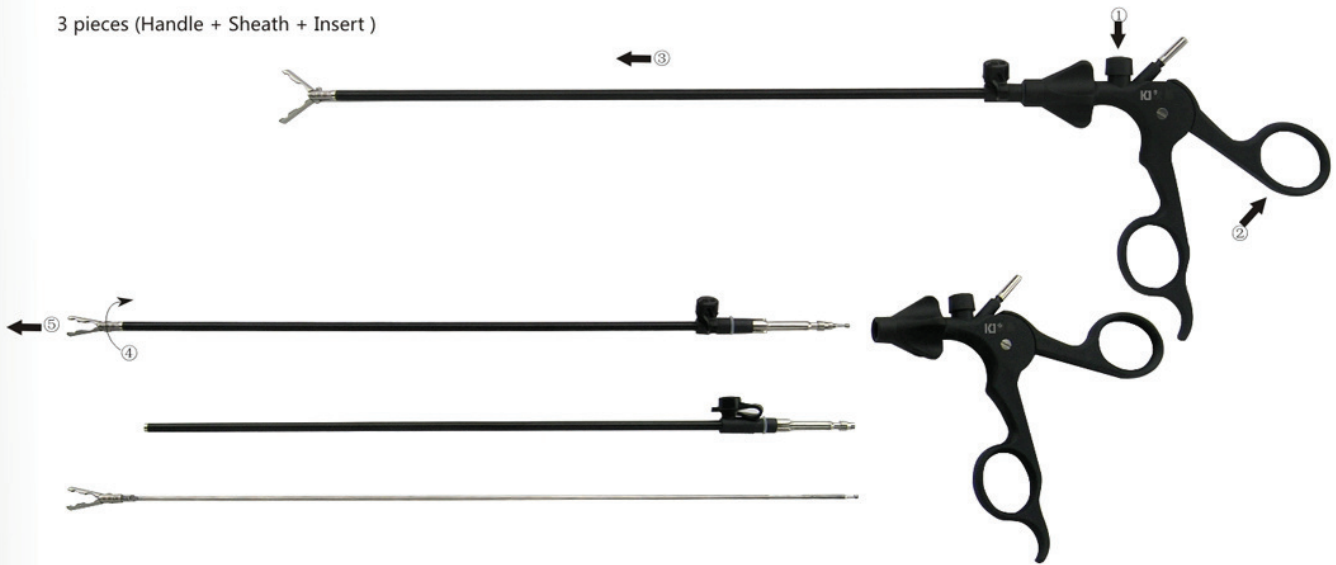

101.126  
Alligator Grasper

101.135  
Babcock Debakey Grasper

201.003  
Strong Atraumatic Clamp  
Grasper

201.004  
Teethless Grasper

201.007  
Reddick Grasper

201.005  
Long-jaw Grasper

**Assembling**

3 pieces (Handle + Sheath + Insert )

3 pieces (Ratchet Handle + Sheath + Insert )

2 pieces (Handle + Insert )