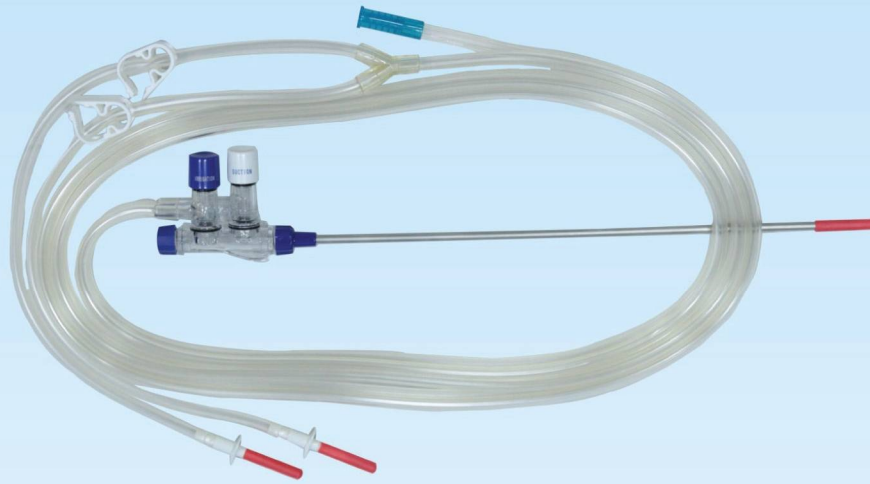

## Disposable Suction & Irrigation Unit

### Specifications

SI06-360T  $\phi 5 \times 360$  mm

SI06-430T  $\phi 5 \times 430$  mm

### Product Features

- ◆ Ergonomically designed handpiece can be easily operated by either hand
- ◆ Unblocked channel, good flowing performance
- ◆ Stainless steel probe with position function, easy to fix and draw out
- ◆ Flip designed rear port for easy access inside chamber, can be operated by one hand, quick close and reduce air leakage
- ◆ Transparent headpiece, unobstructed visualization
- ◆ Resistant structure and reliable quality
- ◆ Clear channel, consistent diameter with self-flush function
- ◆ Smoke evacuation and filtration, smoke flow rate is adjustable