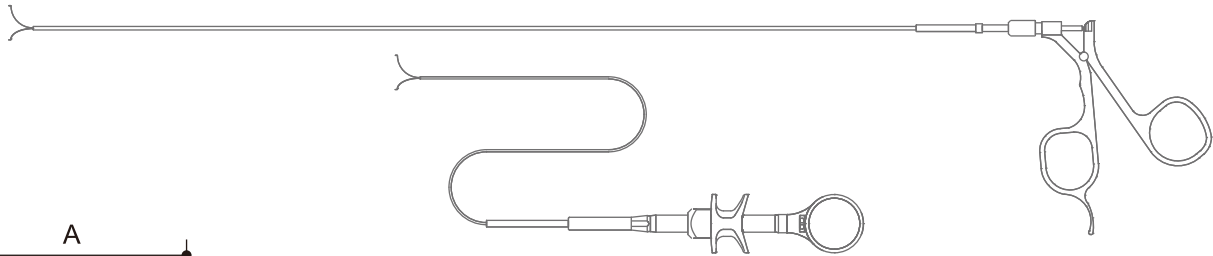

GM 三爪钳 3-Prong Grasping Forceps

Autoclavable **134°C**

- 金属硬性鞘管 Metal Rigid Sheath
- 特氟隆软性鞘管 Teflon Flexible Sheath

型号 Item No.	外径 (D) Diameter	工作长度 (L) Working Length	最大开幅 (A) Max. Opening Width	工作通道 Working Channel Diameter	特征 Feature
WF-R2241GM25 (7Fr)	Ø2.2mm	410mm	25mm	>7Fr	●
WF-Y2241GM25 (7Fr)	Ø2.2mm	410mm	25mm	>7Fr	●
WF-R1661GM15 (5Fr)	Ø1.6mm	610mm	15mm	>5.5Fr	●
WF-R1561GM15 (4.5Fr)	Ø1.5mm	610mm	15mm	>5Fr	●
WF-Y1561GM15 (4.5Fr)	Ø1.5mm	610mm	15mm	>5Fr	●
WF-R1361GM15 (4Fr)	Ø1.3mm	610mm	15mm	>4.5Fr	●
WF-Y1061GM07 (3Fr)	Ø1.0mm	610mm	7mm	>3.5Fr	●
WF-Y0861GM07 (2.4Fr)	Ø0.8mm	610mm	7mm	>2.5Fr	●