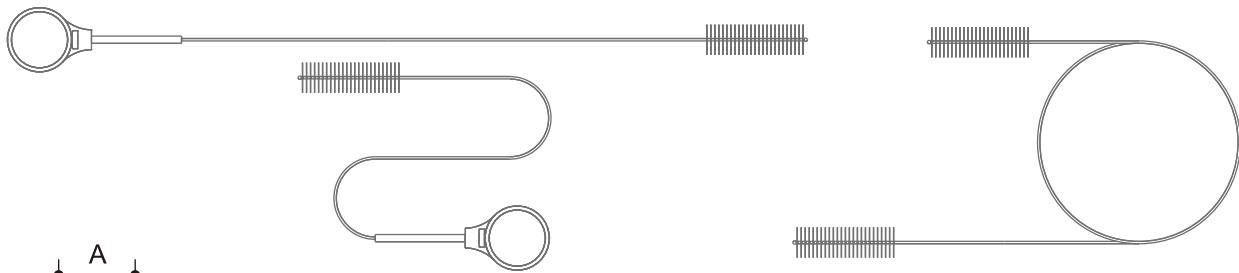

\* Coming Soon

**GM 三爪钳 3-Prong Grasping Forceps**

Autoclavable **134°C**

- 金属硬性鞘管 Metal Rigid Sheath
- 特氟隆软性鞘管 Teflon Flexible Sheath

型号 Item No.	外径 (D) Diameter	工作长度 (L) Working Length	最大开幅 (A) Max. Opening Width	工作通道 Working Channel Diameter	特征 Feature
WF-R2241GM25 (7Fr)	Ø2.2mm	410mm	25mm	>7Fr	●
WF-Y2241GM25 (7Fr)	Ø2.2mm	410mm	25mm	>7Fr	●
WF-R1661GM15 (5Fr)	Ø1.6mm	610mm	15mm	>5.5Fr	●
WF-R1561GM15 (4.5Fr)	Ø1.5mm	610mm	15mm	>5Fr	●
WF-Y1561GM15 (4.5Fr)	Ø1.5mm	610mm	15mm	>5Fr	●
WF-R1361GM15 (4Fr)	Ø1.3mm	610mm	15mm	>4.5Fr	●
WF-Y1061GM07 (3Fr)	Ø1.0mm	610mm	7mm	>3.5Fr	●
WF-Y0861GM07 (2.4Fr)	Ø0.8mm	610mm	7mm	>2.5Fr	●

**WA 清洗刷 Cleaning Brushes**

Autoclavable **134°C**

- 金属硬性鞘管 Metal Rigid Sheath
- 特氟隆软性鞘管 Teflon Flexible Sheath
- 双头 Double Ended

型号 Item No.	外径 (D) Diameter	工作长度 (L) Working Length	最大开幅 (A) Max. Opening Width	工作通道 Working Channel Diameter	特征 Feature
WF-Y2241WA (7Fr)	Ø2.2mm	410mm	10mm	>7Fr	●
WF-R2241WA (7Fr)	Ø2.2mm	410mm	10mm	>7Fr	●
WF-Y1661WA (5Fr)	Ø1.6mm	610mm	10mm	>5Fr	●
WF-R1661WA (5Fr)	Ø1.6mm	610mm	10mm	>5Fr	●
WF-R1561WA (4.5Fr)	Ø1.5mm	610mm	8mm	>4.5Fr	● ●
WF-Y1061WA (3Fr)	Ø1.0mm	610mm	5mm	>3Fr	●
WF-R1061WA (3Fr)	Ø1.0mm	610mm	5mm	>3Fr	●
WF-R0961WA (3Fr)	Ø0.9mm	610mm	2mm	>3Fr	● ●